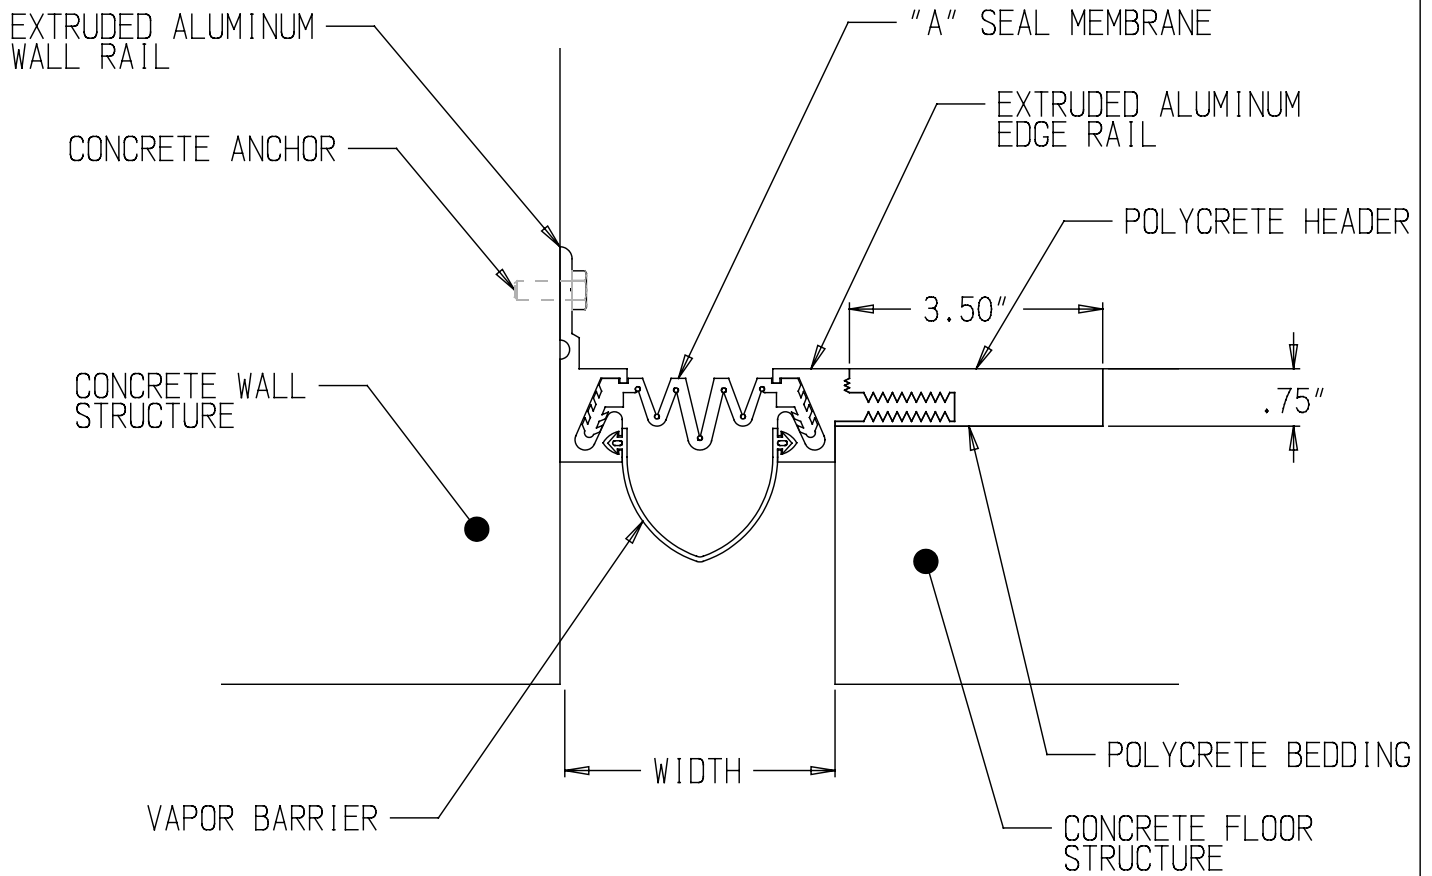

FLOOR TO WALL DETAIL

PRODUCT: TP101LP SYSTEM	SCALE:	DRAWN BY:
DATE:	REV#:	DRAWING #:

ERIE METAL
SPECIALTIES

13311 Main Road
Akron, New York 14001
P: 716/542-3991 F: 716/542-3996
E: sales@eriemetal.com