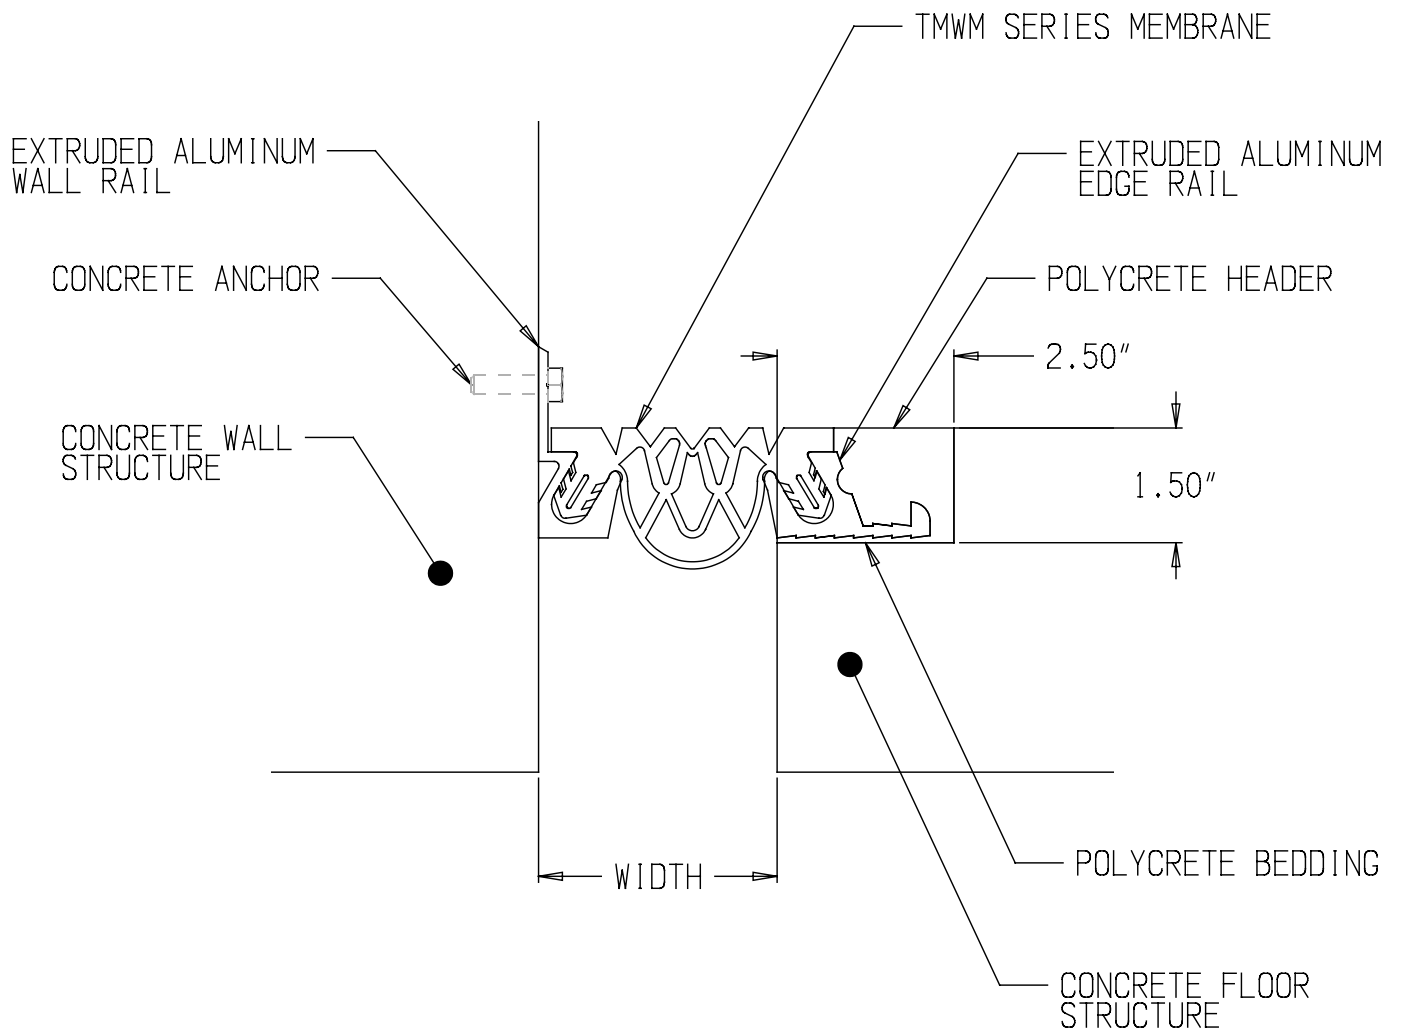

# FLOOR TO WALL DETAIL

PRODUCT: TMWM SERIES	SCALE:	DRAWN BY:
DATE:	REV#:	DRAWING #:

ERIE METAL  
SPECIALTIES

13311 Main Road  
Akron, New York 14001  
P: 716/542-3991 F: 716/542-3996  
E: sales@eriemetal.com