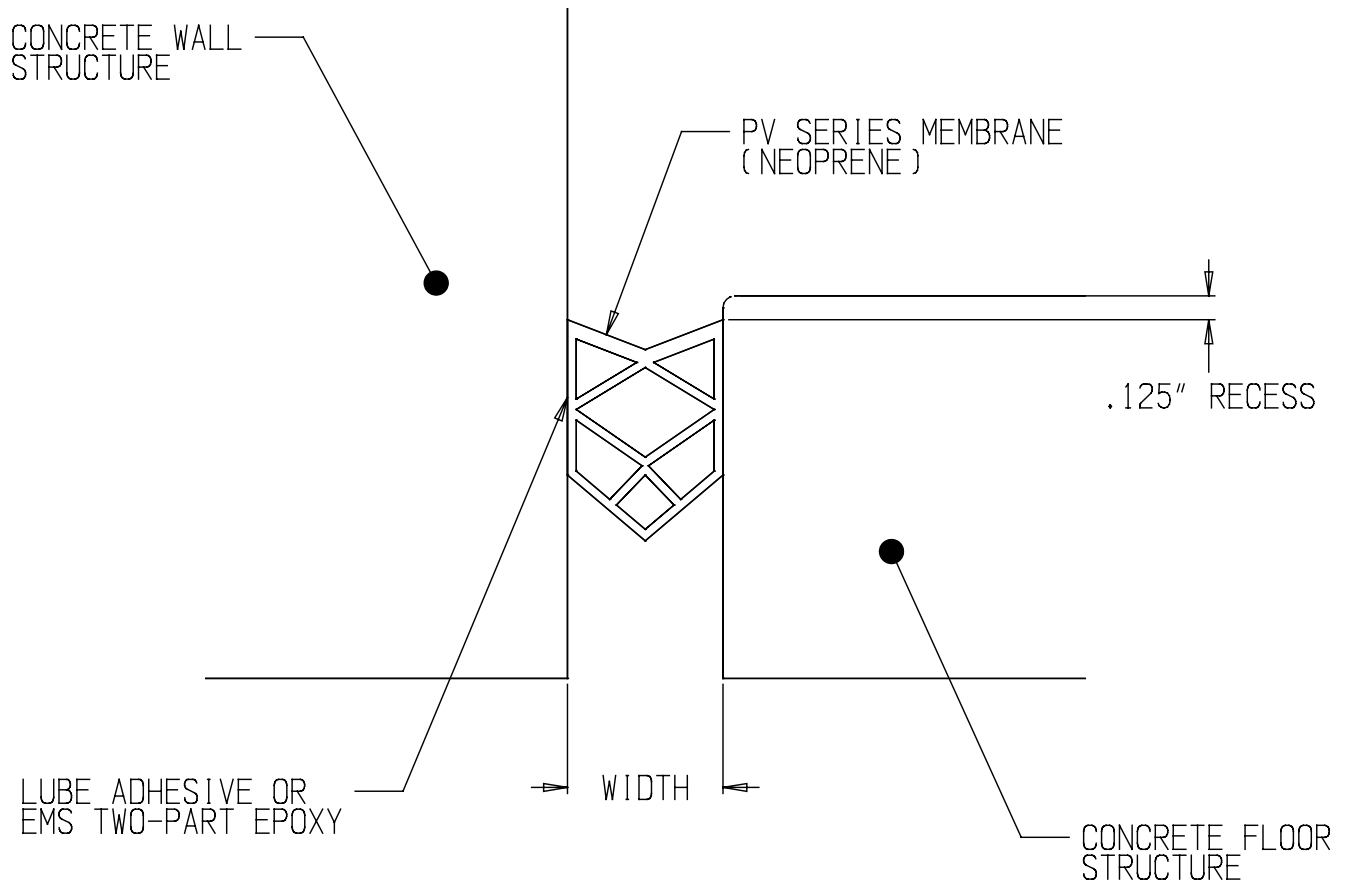

FLOOR TO WALL DETAIL

PRODUCT: PV SERIES	SCALE:	DRAWN BY:
DATE:	REV#:	DRAWING #:

ERIE METAL
SPECIALTIES

13311 Main Road
Akron, New York 14001
P: 716/542-3991 F: 716/542-3996
E: sales@eriemetal.com