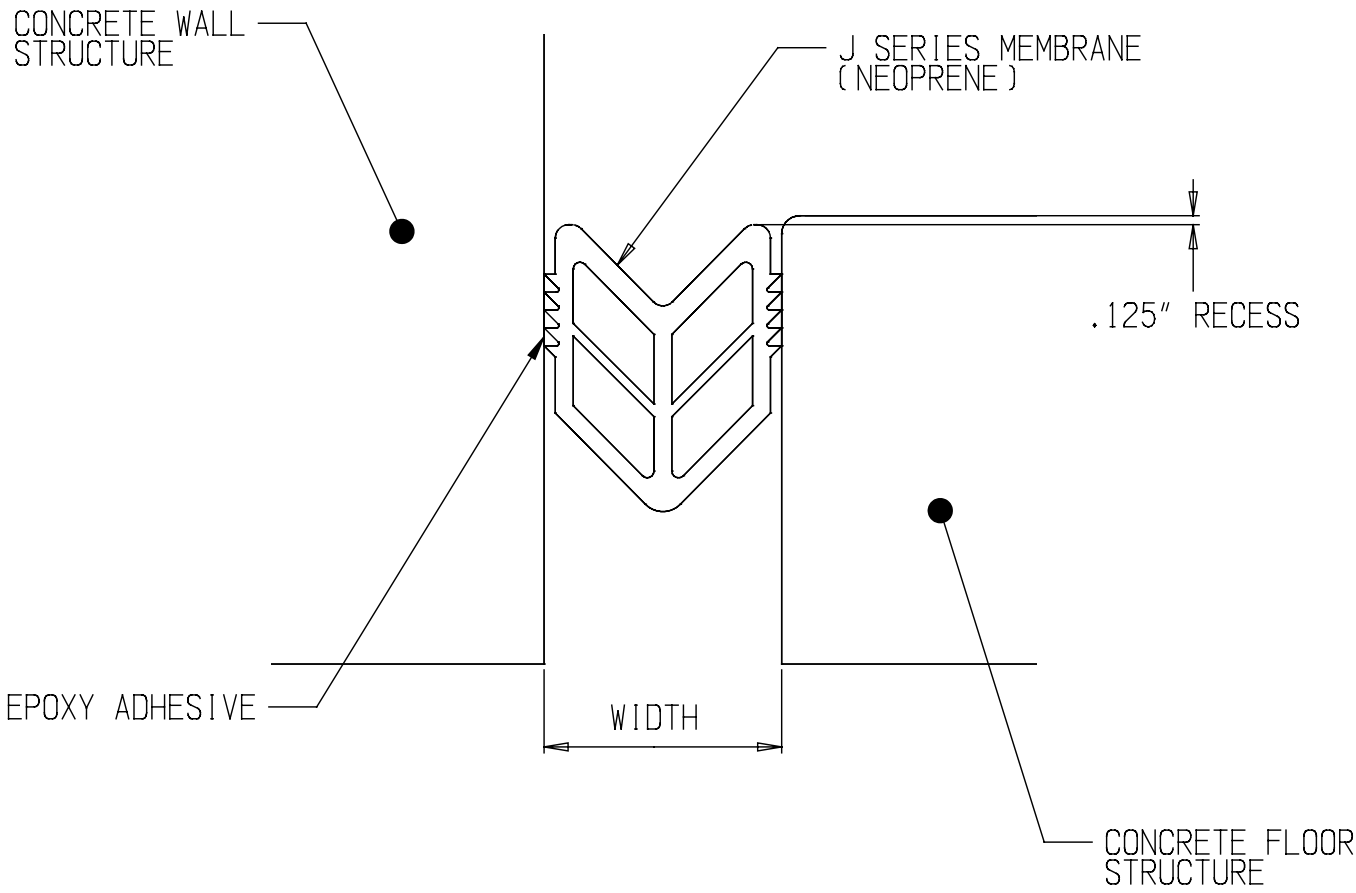

FLOOR TO WALL DETAIL

PRODUCT: J SERIES	SCALE:	DRAWN BY:
DATE:	REV#:	DRAWING #:

13311 Main Road
Akron, New York 14001
P: 716/542-3991 F: 716/542-3996
E: sales@eriemetal.com