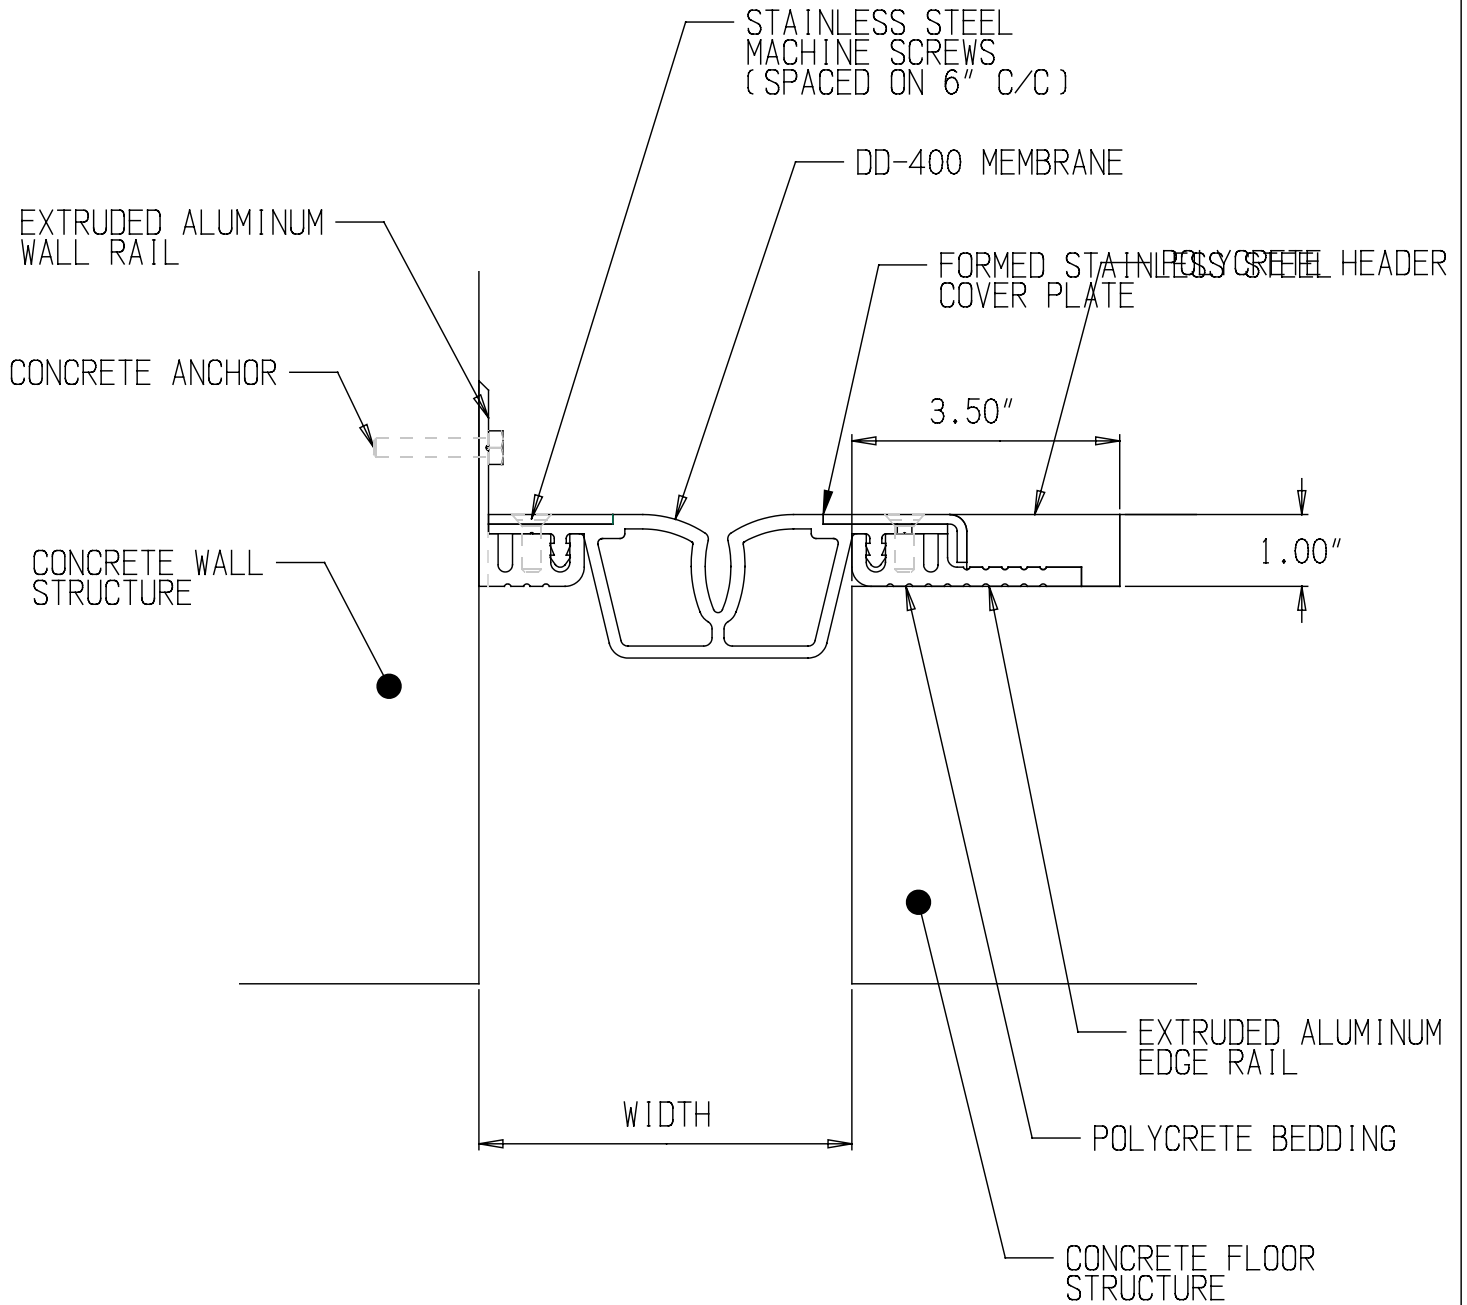

FLOOR TO WALL DETAIL

PRODUCT: DD-400 LP	SCALE:	DRAWN BY:
DATE:	REV#:	DRAWING #: